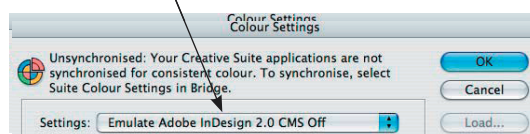

### Composite PS settings for InDesign 4 - 5 - 6 (CS2 - CS3 - CS4)

X= document width + 20 mm  
Y= document height + 20 mm

InDesign 4 (CS2)

IMPORTANT: **Disable** ColorManagement !

Edit > Colour Settings  
Settings: Emulate Adobe InDesign 2.0 cms Off