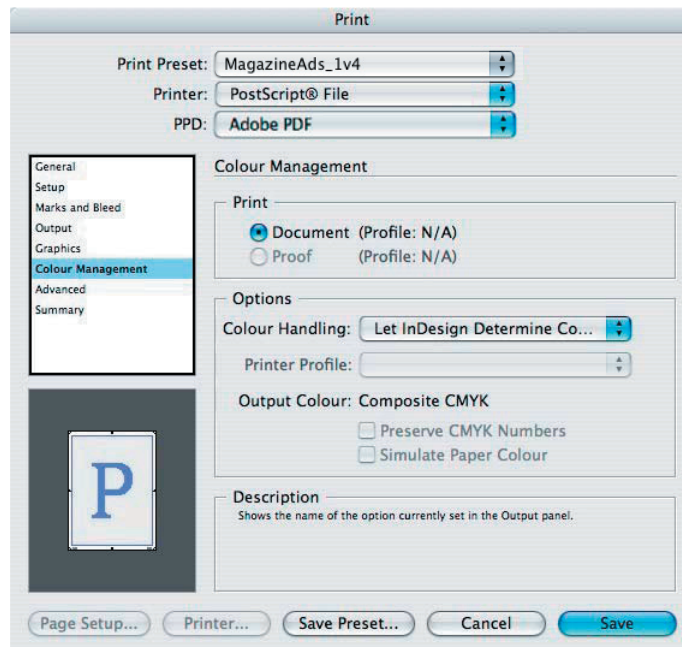

### Composite PS settings for InDesign 4 - 5 - 6 (CS2 - CS3 - CS4)

X= document width + 20 mm  
Y= document height + 20 mm

InDesign 4 (CS2)

IMPORTANT: **Disable** ColorManagement !

Edit > Colour Settings  
Settings: Emulate Adobe InDesign 2.0 cms Off