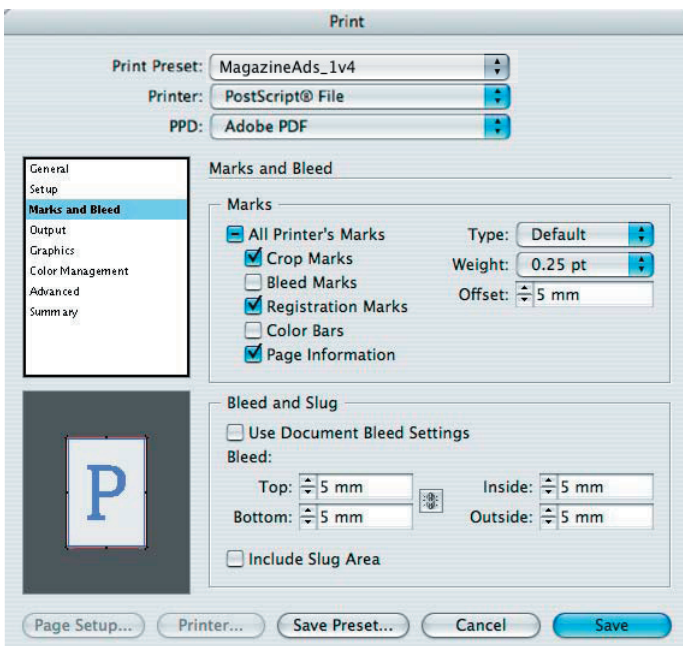

### Composite PS settings for InDesign 4 - 5 - 6 (CS2 - CS3 - CS4)

X= document width + 20 mm  
Y= document height + 20 mm

InDesign 4 (CS2)

IMPORTANT: **Disable** ColorManagement !

Edit > Colour Settings  
Settings: Emulate Adobe InDesign 2.0 cms Off