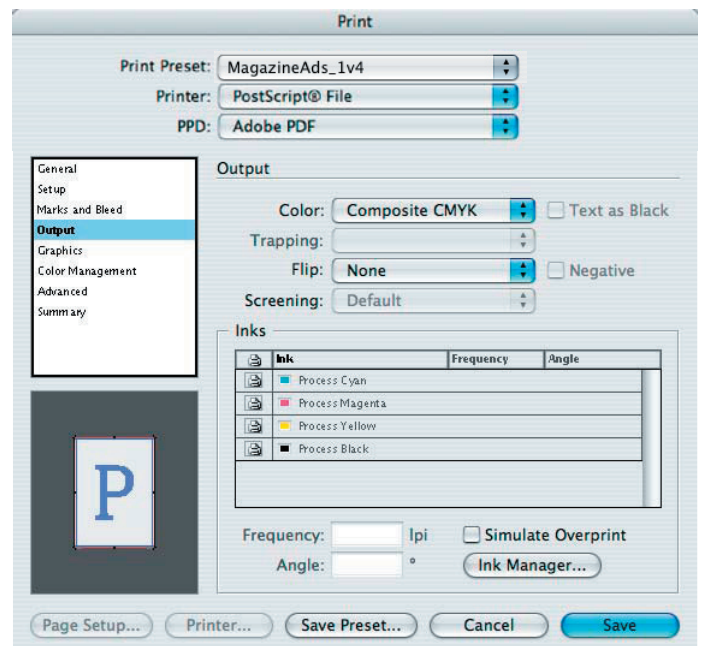

### Composite PS settings for InDesign 4 - 5 - 6 (CS2 - CS3 - CS4)

X= document width + 20 mm  
Y= document height + 20 mm

InDesign 4 (CS2)

IMPORTANT: **Disable** ColorManagement !

Edit > Colour Settings  
Settings: Emulate Adobe InDesign 2.0 cms Off