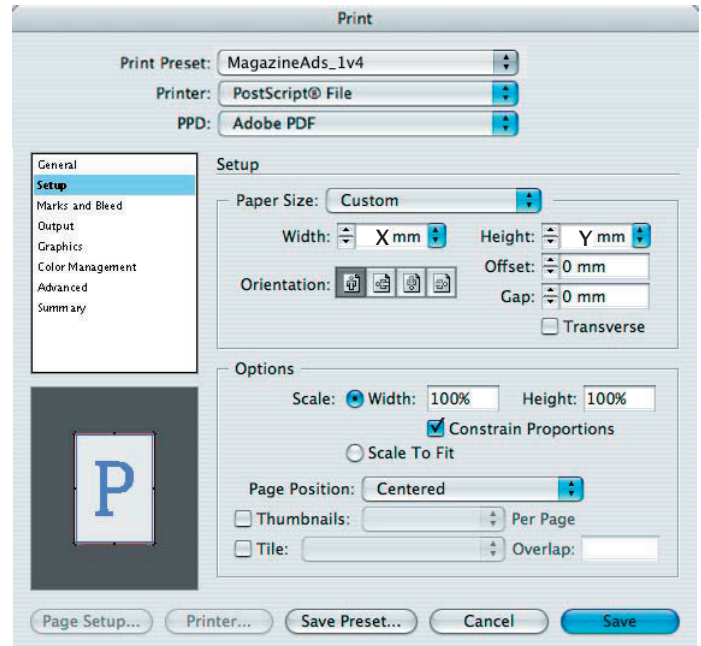

### Composite PS settings for InDesign 4 - 5 - 6 (CS2 - CS3 - CS4)

X= document width + 20 mm  
Y= document height + 20 mm

InDesign 4 (CS2)

IMPORTANT: **Disable** ColorManagement !

Edit > Colour Settings  
Settings: Emulate Adobe InDesign 2.0 cms Off