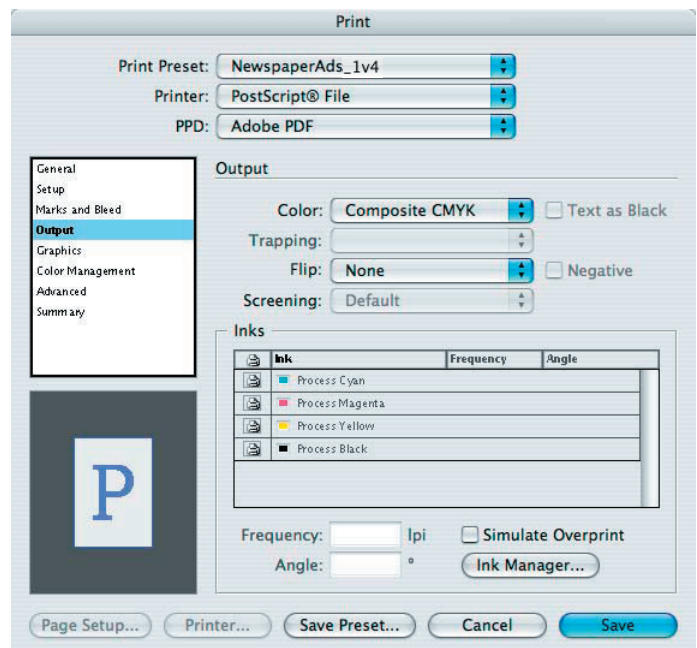

NewspaperAds_1v4

Composite Postscript settings for InDesign 4 - 5 - 6 (CS2 - CS3 - CS4) + settings for Acrobat Distiller 7 - 8 - 9

Composite PS settings for InDesign 4 - 5 - 6 (CS2 - CS3 - CS4)

X= document width
Y= document height